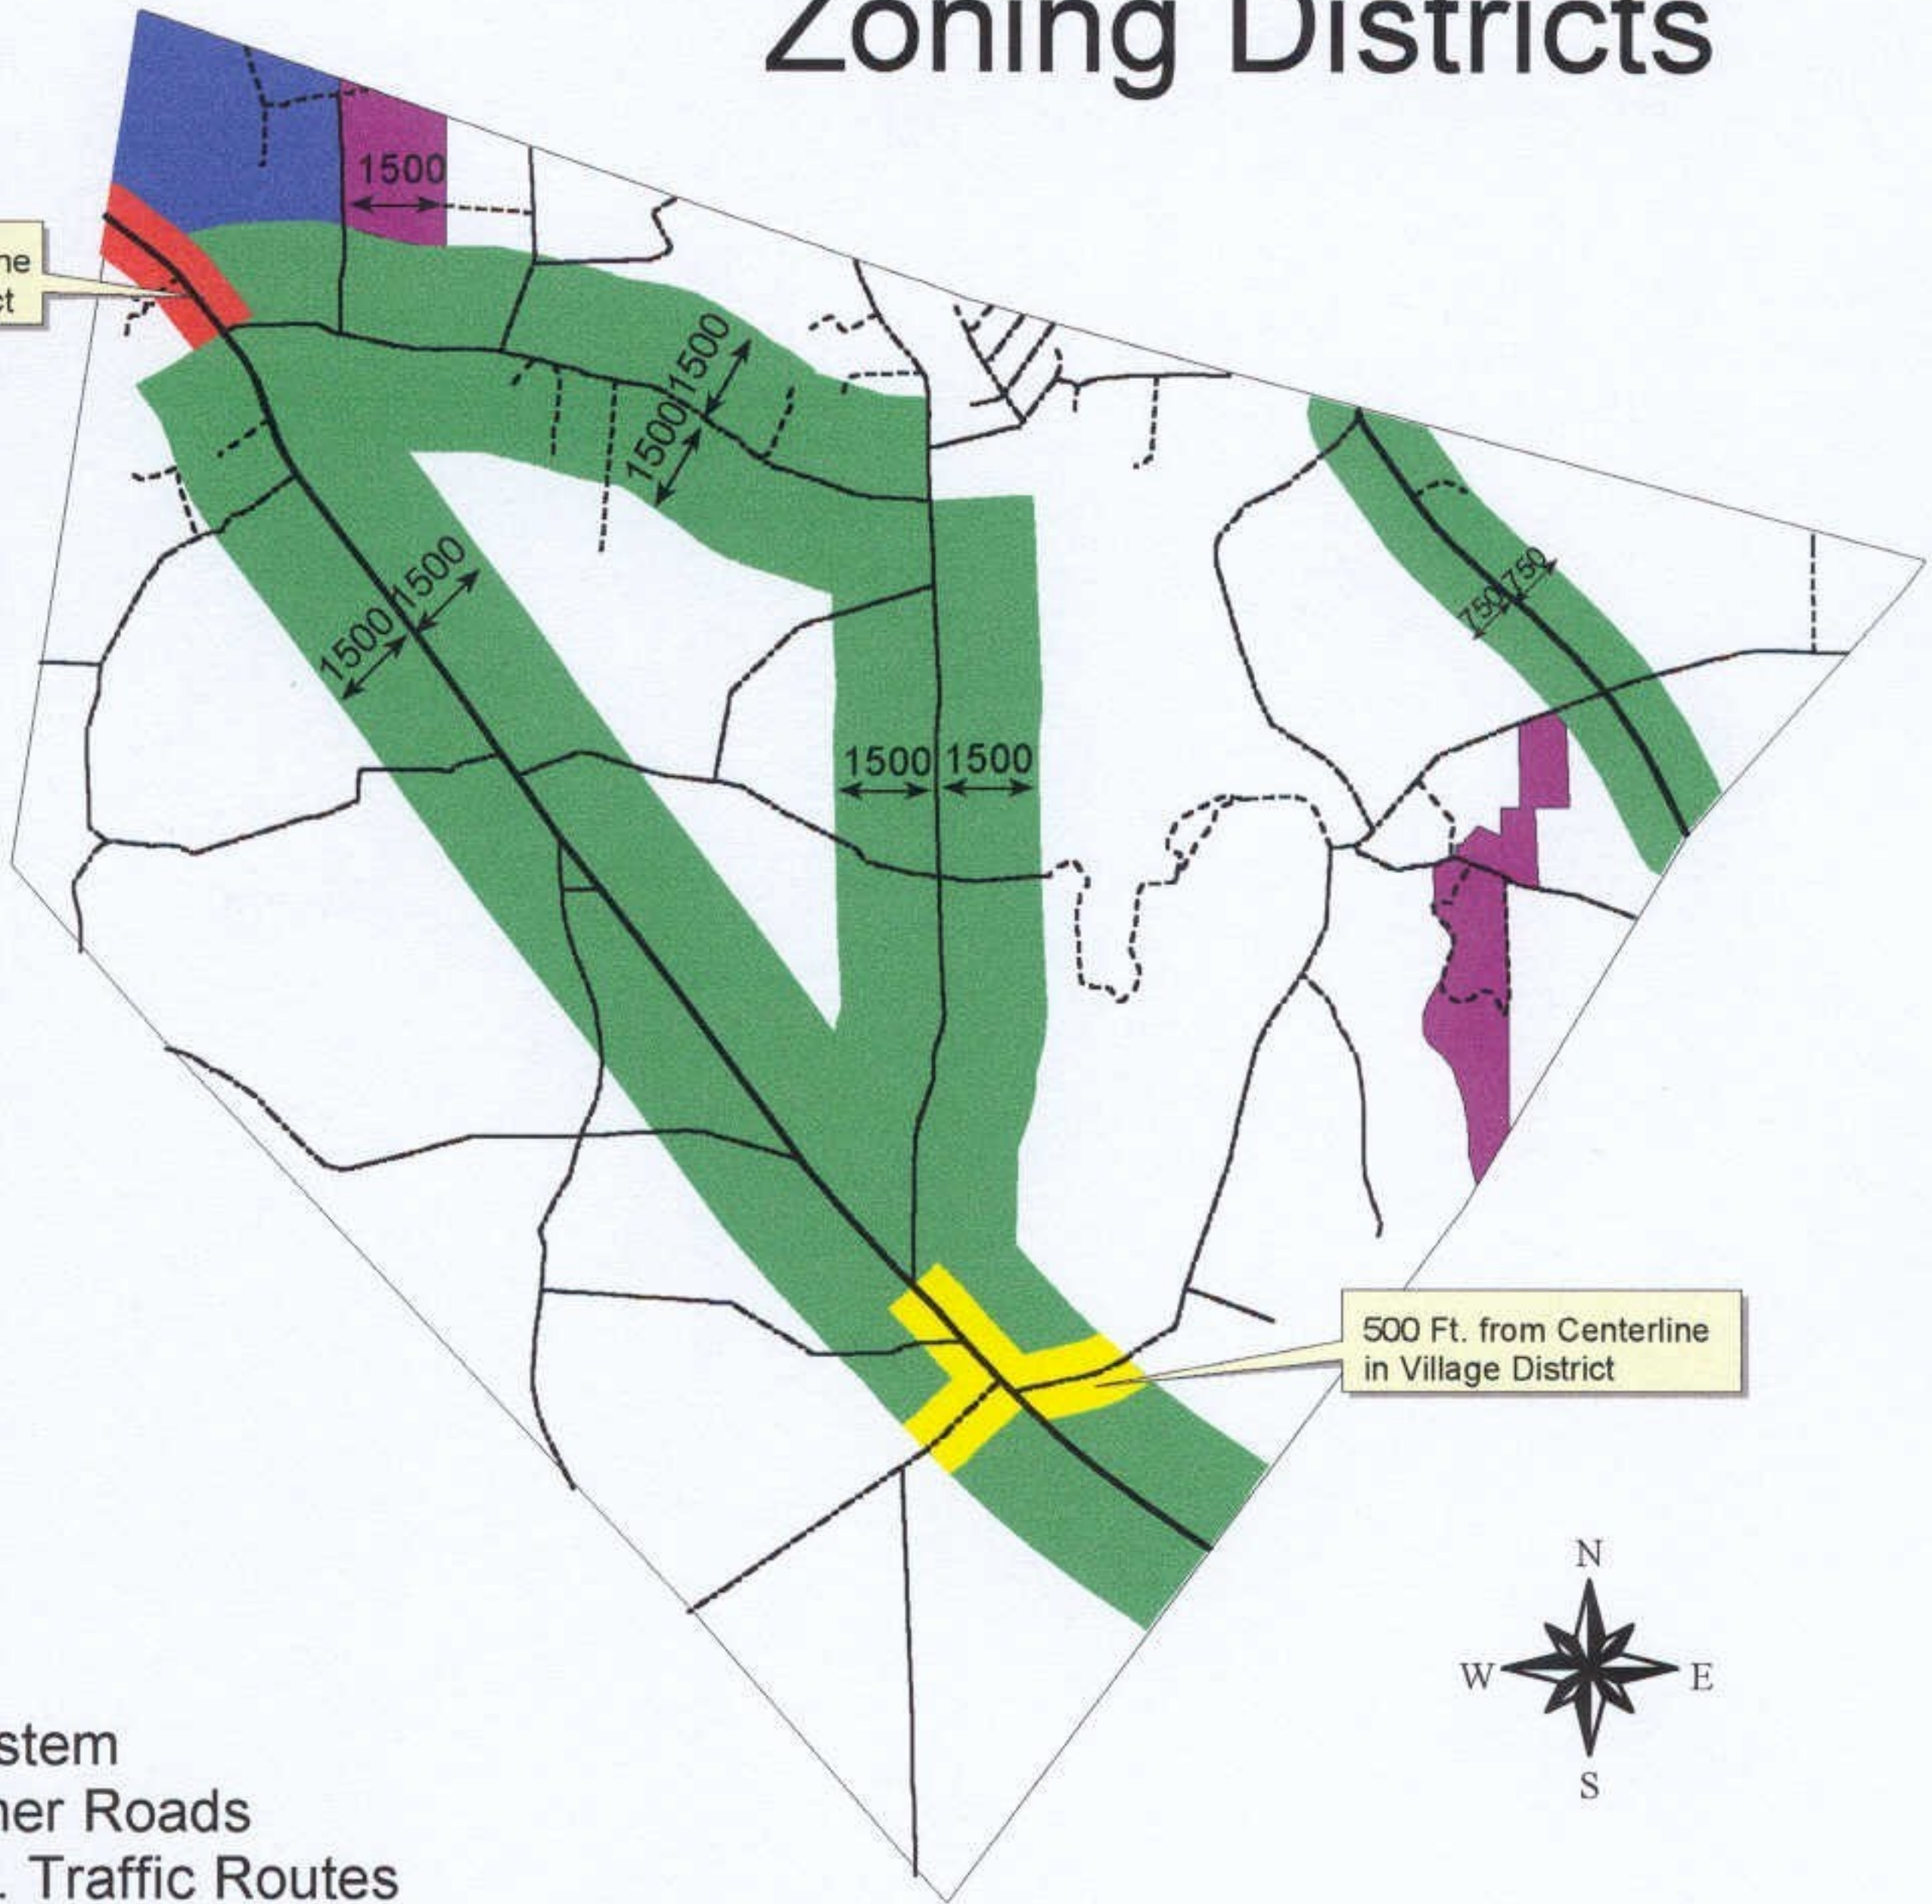

Liberty Township Zoning Districts

500 Ft. from Centerline
in Commercial District

500 Ft. from Centerline
in Village District

Road System

- Other Roads
- PA. Traffic Routes
- Township Roads

- V - Village
- C - Commercial
- RO - Rural Opportunity
- I - Industrial
- I-S - Industrial - Special
- RA - Rural Agricultural

2000 0 2000 4000 6000 8000 Feet

All Distances are measured from
the Road Centerline

Adopted February 8, 2001